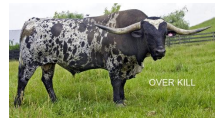

KIM'S KEZIAH SRC

WS JAMAKIZM

DANCER

JP RIO GRANDE

ROYAL REPUTATION

JP RIO GRANDE

MISS LETHAL ROSE FF 10/7

OVER KILL